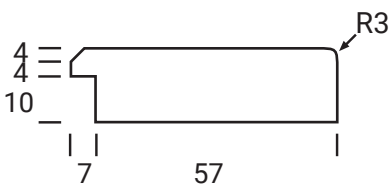

KENDAL

Platinum Series

Frame Only Door

Lattice Door
4, 6, 8 or 10 lites

Door
Min H = 158mm Min W = 158mm

Edge Profile

Tall Door

Tall Door

Max door H = 2400mm
Min H with rail = 500mm
Compulsory rail over 1550mm

Glass Door Profile

Drawer Bank
Min H = 102mm

Individual Drawers
Min H = 158mm

Split Rail Drawers
Min H = 133mm

Not available in Gloss