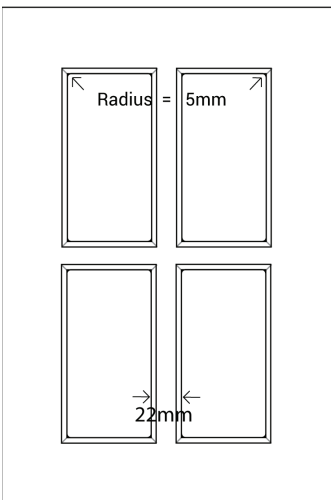

KENDAL

Platinum Series

Frame Only Door

Lattice Door
4, 6, 8 or 10 lites

Door
Min H = 158mm Min W = 158mm

Edge Profile

Tall Door

Tall Door

Max door H = 2400mm
Min H with rail = 500mm
Compulsory rail over 1550mm

Glass Door Profile

Drawer Bank
Min H = 102mm

Individual Drawers
Min H = 158mm

Split Rail Drawers
Min H = 133mm

Not available in Gloss